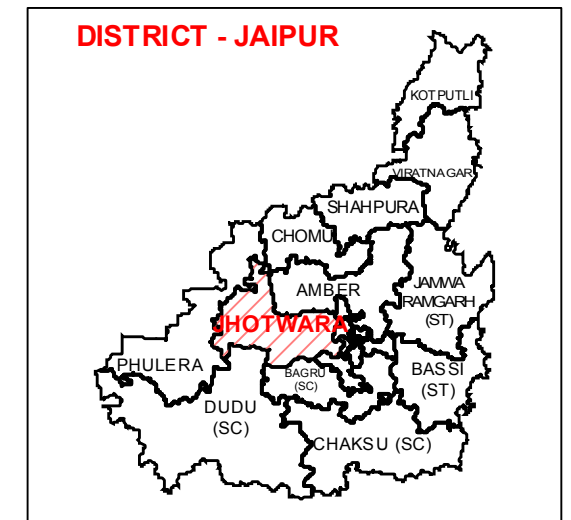

ASSEMBLY CONSTITUENCY - JHOTWARA-46 DISTRICT - JAIPUR

Legend

- T Tehsil Headquarter
- R ILR Headquarter
- P Patwar Circle Headquarter
- Tehsil Name Tehsil Boundary
- ILR Circle Name ILR Circle Boundary
- Patwar Circle Boundary Patwar Circle Boundary
- Village Name Village Boundary