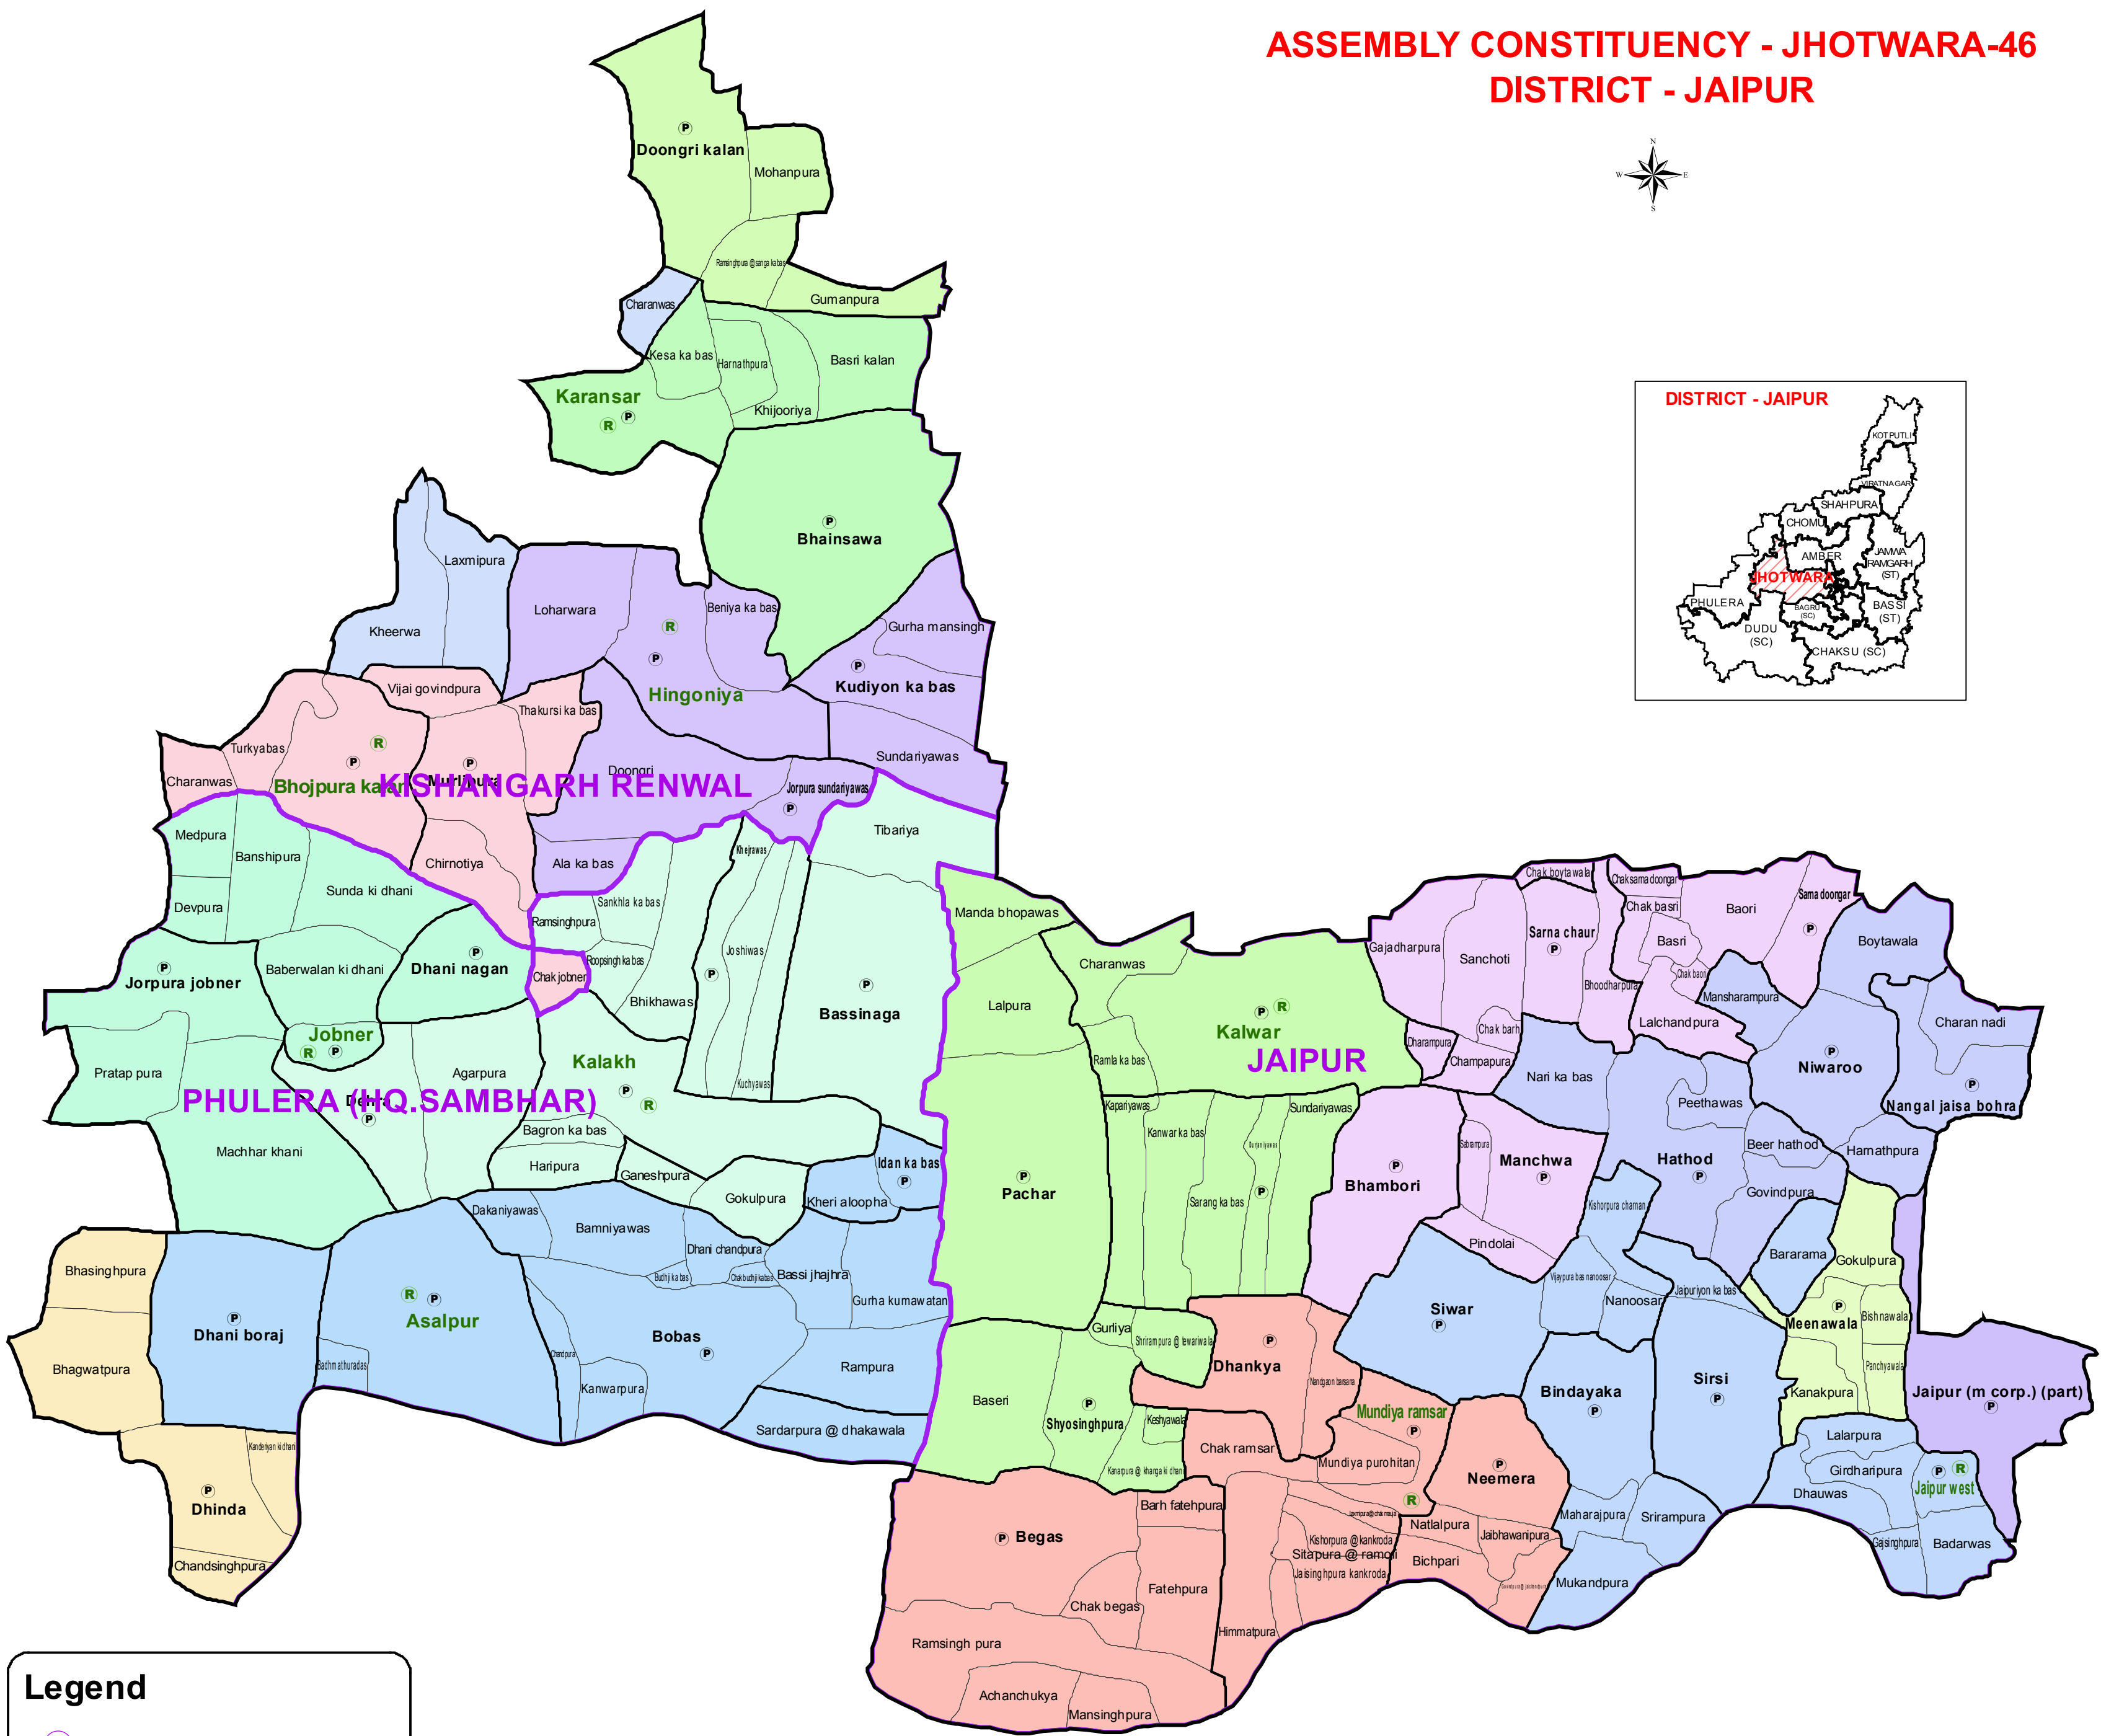

**MAP SHOWING WARD BOUNDARIES &  
ASSEMBLY CONSTITUENCY - JHOTHWARA (ANSIK) - (46), JAIPUR**

**Legend**

- POLICE STATION
- POLICE CHOWKI
- IMPORTANT LOCATIONS
- RAILWAY LINE
- ROADS
- RIVER / WATER BODIES
- WARD BOUNDARY

# ASSEMBLY CONSTITUENCY - JHOTWARA-46 DISTRICT - JAIPUR

**Legend**

- T Tehsil Headquarter
- R ILR Headquarter
- P Patwar Circle Headquarter
- Tehsil Name Tehsil Boundary
- ILR Circle Name ILR Circle Boundary
- Patwar Circle Boundary Patwar Circle Boundary
- Village Name Village Boundary

State Remote Sensing Application Centre  
DST, GoR, Jodhpur