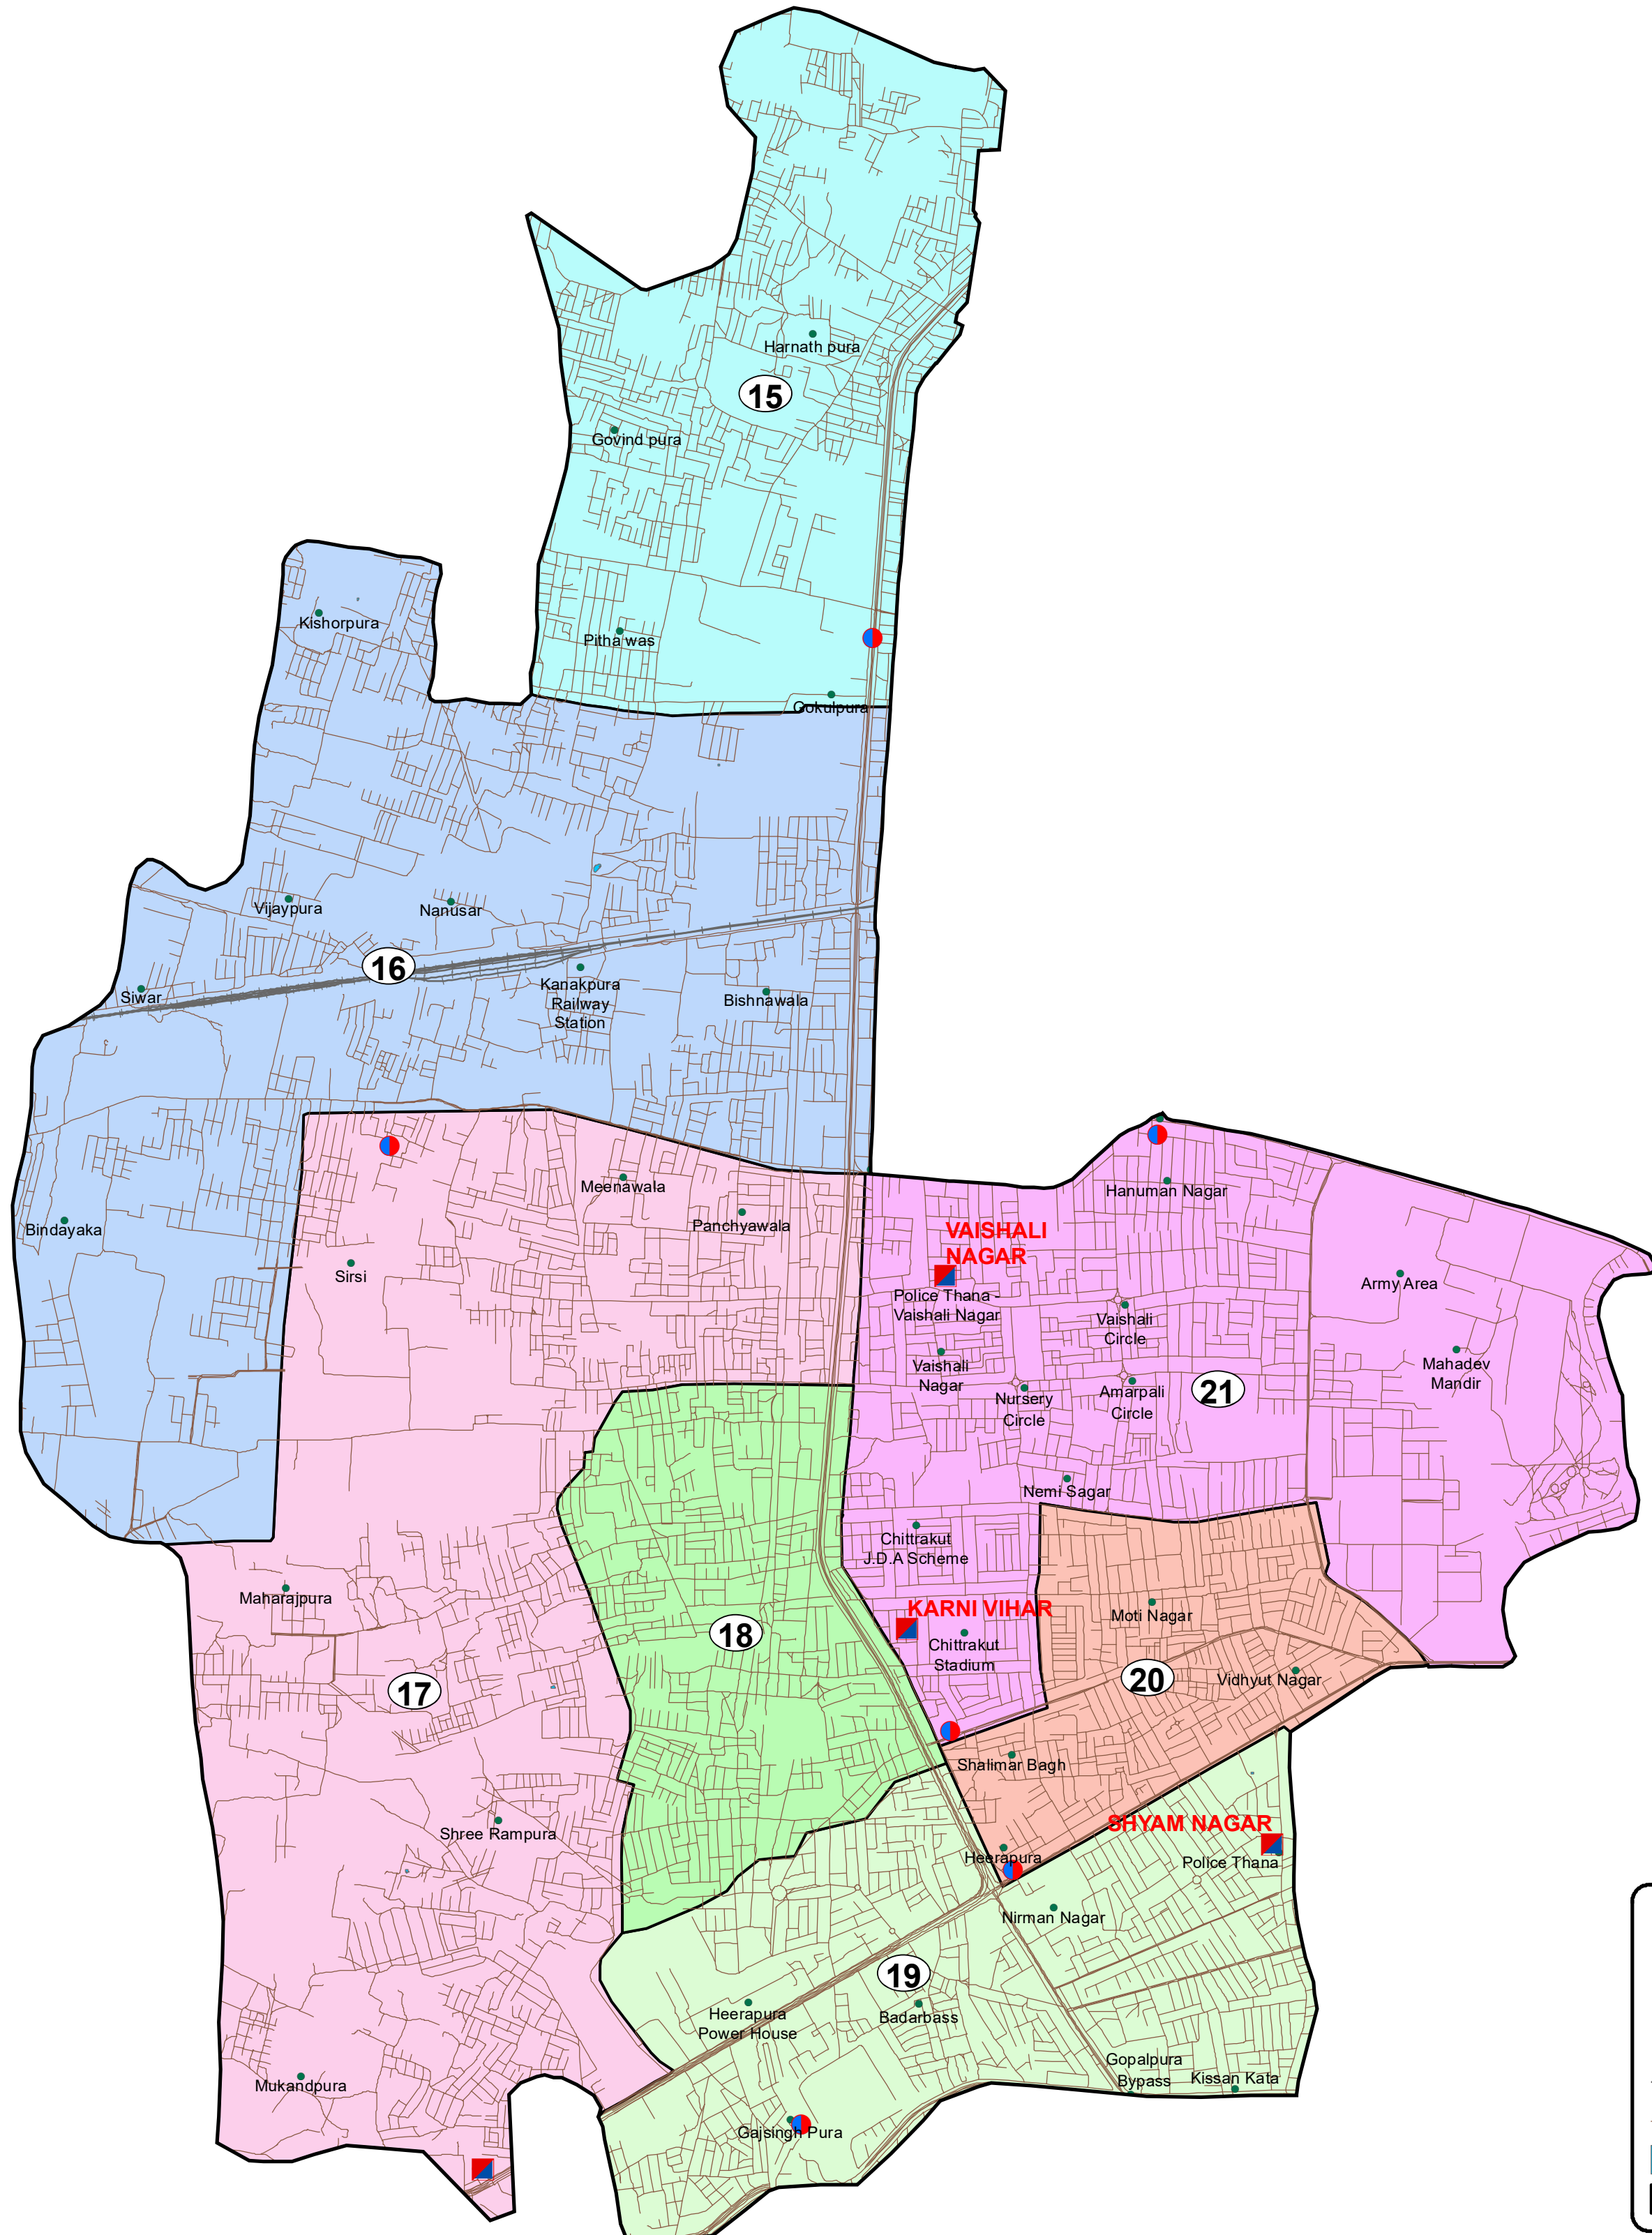

**MAP SHOWING WARD BOUNDARIES &  
ASSEMBLY CONSTITUENCY - JHOTHWARA (ANSIK) - (46), JAIPUR**

**Legend**

- POLICE STATION
- POLICE CHOWKI
- IMPORTANT LOCATIONS
- RAILWAY LINE
- ROADS
- RIVER / WATER BODIES
- WARD BOUNDARY

# ASSEMBLY CONSTITUENCY - JHOTWARA-46 DISTRICT - JAIPUR

**Legend**

- T Tehsil Headquarter
- R ILR Headquarter
- P Patwar Circle Headquarter
- Tehsil Name Tehsil Boundary
- ILR Circle Name ILR Circle Boundary
- Patwar Circle Boundary Patwar Circle Boundary
- Village Name Village Boundary

State Remote Sensing Application Centre  
DST, GoR, Jodhpur